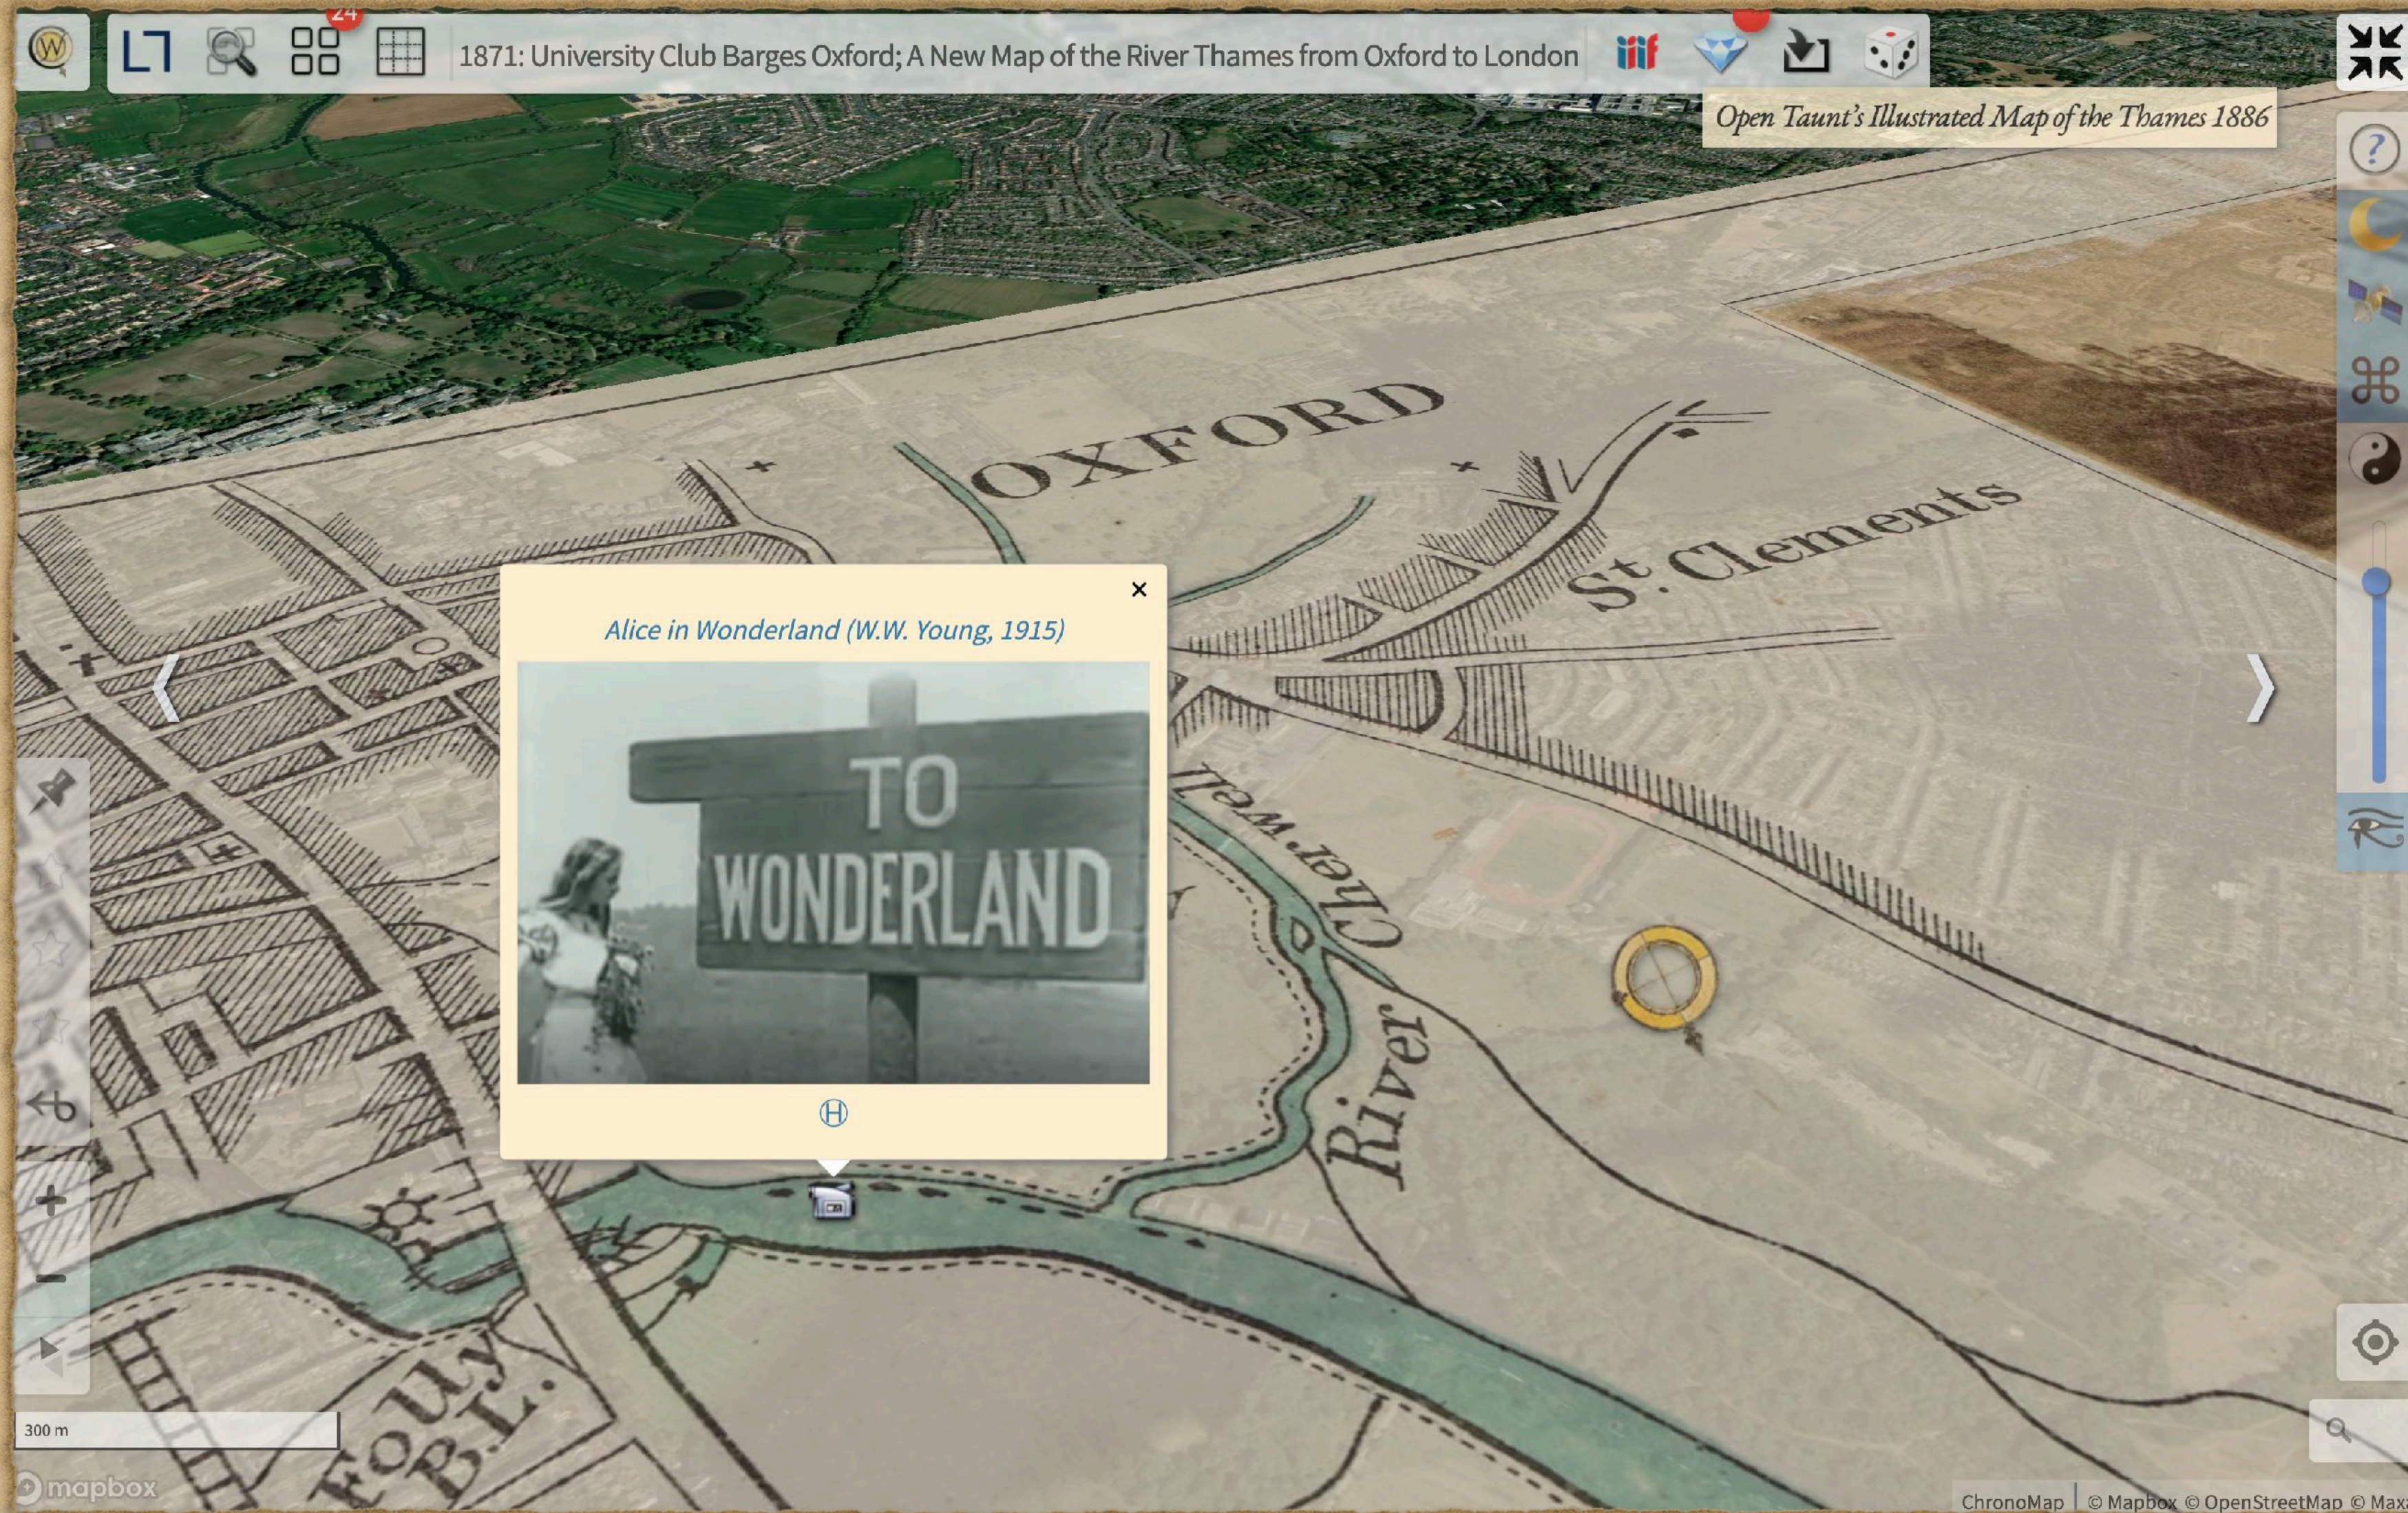

Info Layer

provides additional insights with geolocated vintage photos:

- old Hamburg
- HAPAG cruises

movies and documentaries

virtual museum tours

UNESCO world heritage sites

CHRONOSCOPE WORLD 2.14

Chrono Research Lab - <https://mprove.de/chronolab>