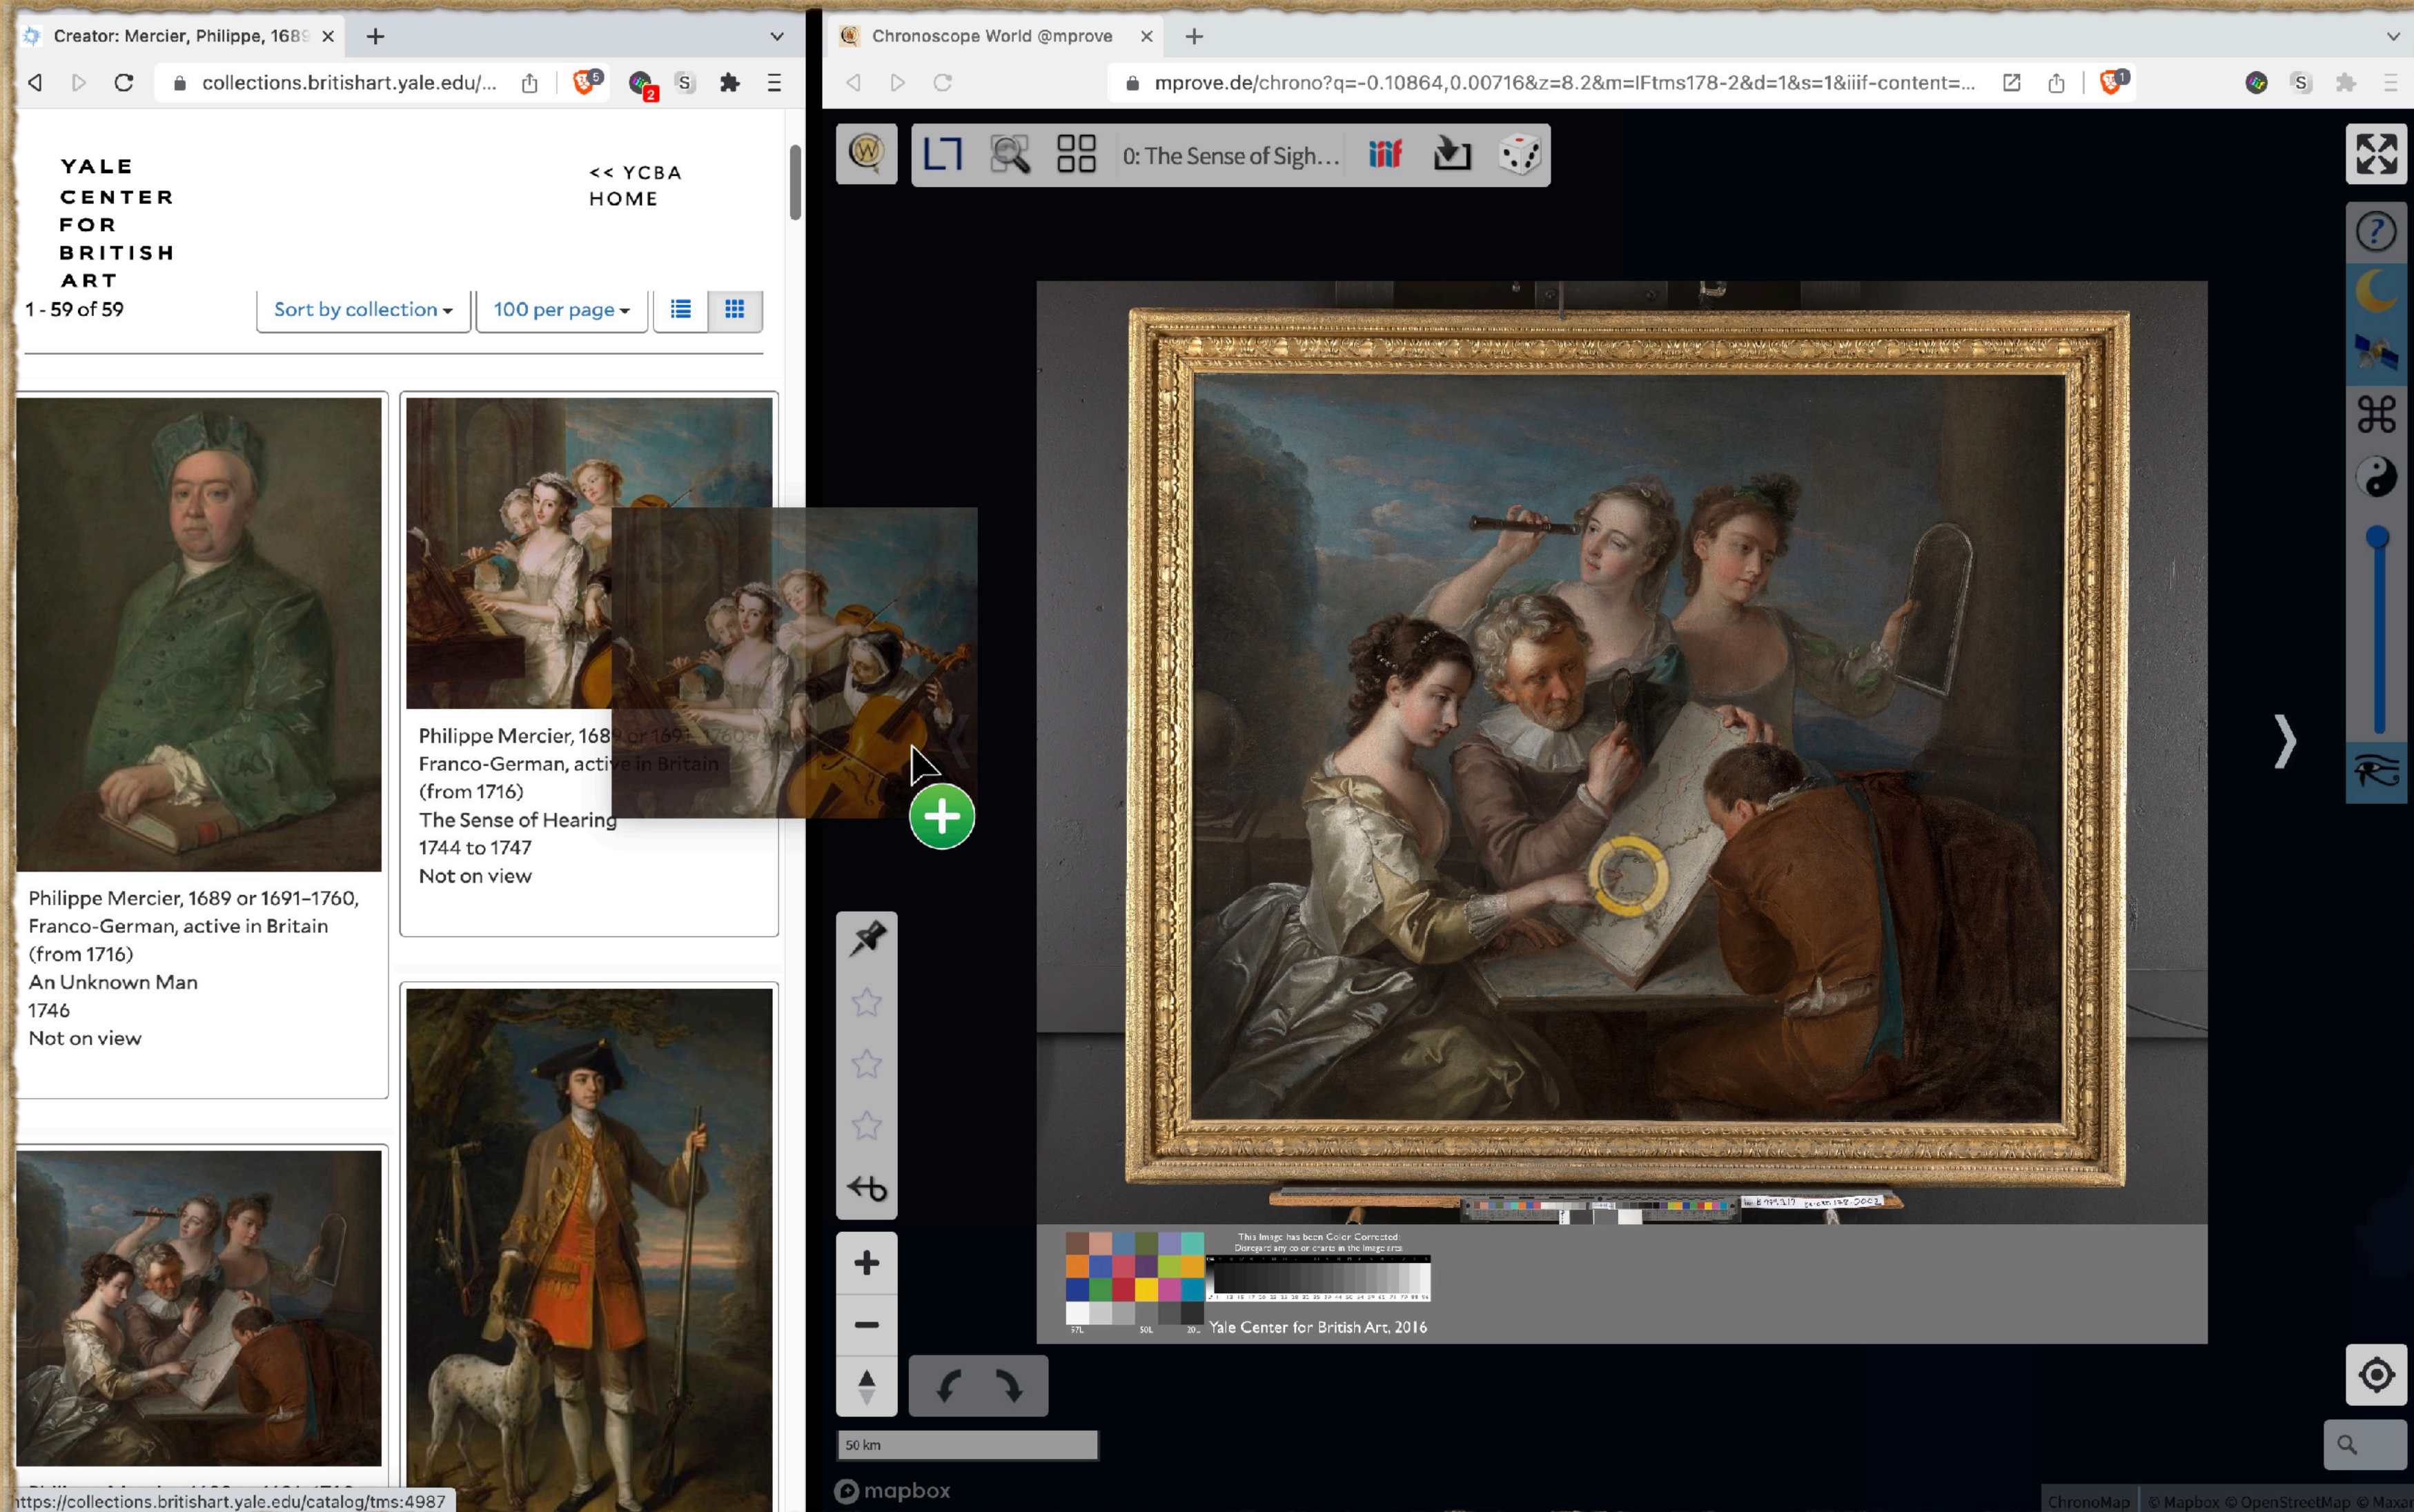

optimised usage
of screen real estate

keyboard shortcuts
& ChronoLink API

CHRONOSCOPE WORLD 2.14

<https://mprove.de/chronoscope>

1802: Pichincha-Vulkan; Alexander von Humboldt 1801/02: ...

→ 26-28 Mai 1802 : Expedition zum Vulkan. Hier eine eigenhändige Skizze der → Pichincha-Vulkankette.

ChronoScroll
examples:

ChronoAlex
presents Alexander
von Humboldt's
expeditions

August Macke.
Augenblick.
a trip to Tunis in 1914

Chrono WWII
presents
aerial photos
from World War II

CHRONOSCOPE WORLD 2.14

*Chronoscope World
is a IIIF Viewer that
supports IIIF
presentation API 2 and 3*

CHRONOSCOPE WORLD 2.14

<https://mprove.de/chronoscope>

Smart drag'n'drop
support for
33 IIF providers

object oriented
approach to shared
cultural heritage
libraries